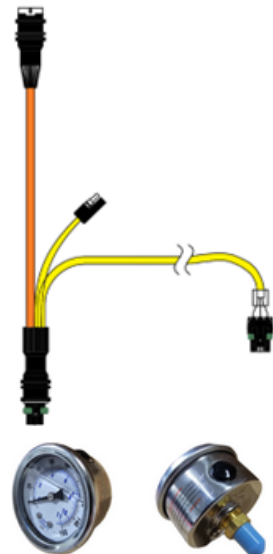

12" 22.5 Dual Outer 180°

MAC LTT # 26359769-1

Hendrickson # VS-33769-1

• Miscellaneous

15' Power Harness

MAC LTT # 40002642

Hendrickson #VS-30270

Liquid filled pressure gauge

MAC LTT # 24800202

Hendrickson # VS-31498

PRO CONTROLLER ASSEMBLY

CP CONTROLLER ASSEMBLY
(Tank valve shown separately)

ABS System

ABS Valve, 4S/2M, ECU, RSS, 480 107 001 0
MAC LTT 24900006

ABS Sensor Cable Extension, 449 723 030 0
MAC LTT 24900008