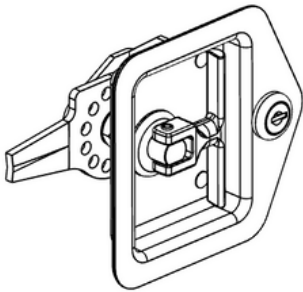

Toolboxes

Toolbox, 30H x 27D x 48W, 2-Door
MAC LTT 28133027-48

Shelving for 30H x 27D x 48W
MAC LTT 79310010-48-AM

Door Shock Assy. (1 /per door)
MAC LTT 79310009-AM

Toolbox Latch, T-Handle, Locking
MAC LTT 40002251