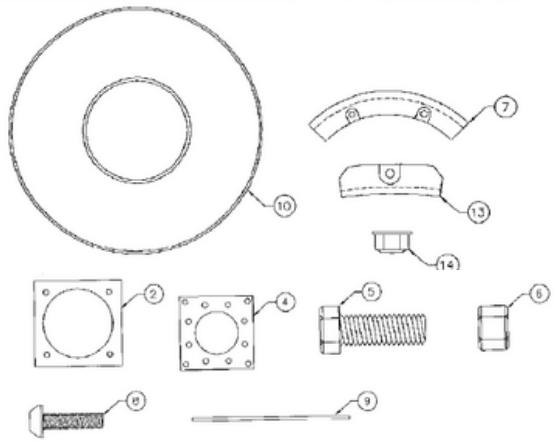

Upper Couplers

Upper Coupler Assembly
MAC LTT # 73476056

Inverted Revolver Coupler
MAC LTT # 40001697

Upper Coupler Assembly
MAC LTT # 73476051

Upper Coupler Assembly
MAC LTT # 73476053

Slip Disk Replacement kit (Revolver)
MAC LTT # 24006269