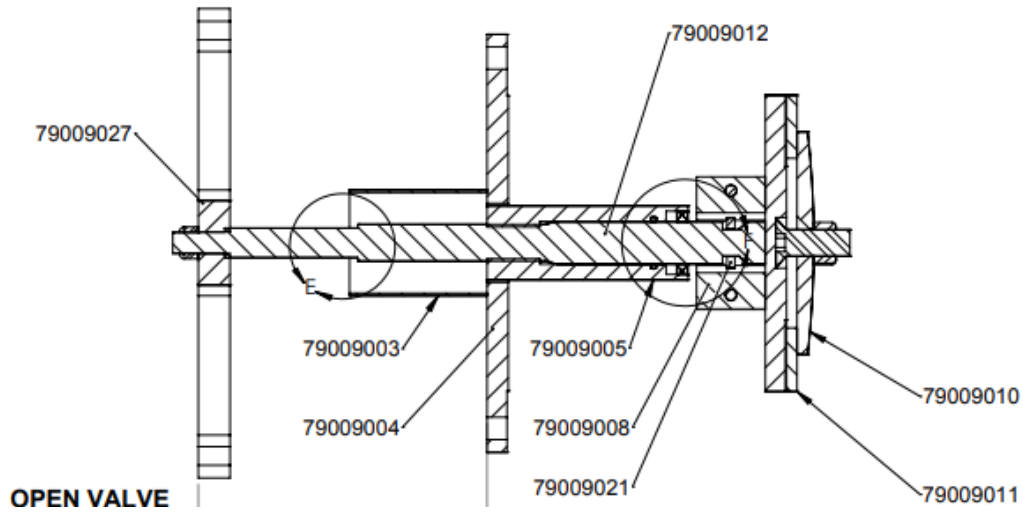

Hot Product Valves

MAC LTT Rear Head Valve 6", Aluminum MAC LTT 79009001

ITEM	PART NO.	DESCRIPTION	QTY.
1	20212208	NUT, HEX, 1/4-20	2
2	20215138	NUT, HEX, 1/2-13	1
3	20302208-.7	BOLT, HEX. 1/4-20 x 3/4LG	2
4	23800201-1	SEAL, 1" SHAFT	2
5	79009002	SHAFT HOUSING ASSEMBLY	1
6	79009006	MAIN SEAL ASSEMBLY	1
7	79009012	SHAFT, ASSY	1
8	79009027	HANDLE, TURN WHEEL	1
9	40004237	O-RING, VITON	1

Valve Re-build Kit - MAC LTT 24006536