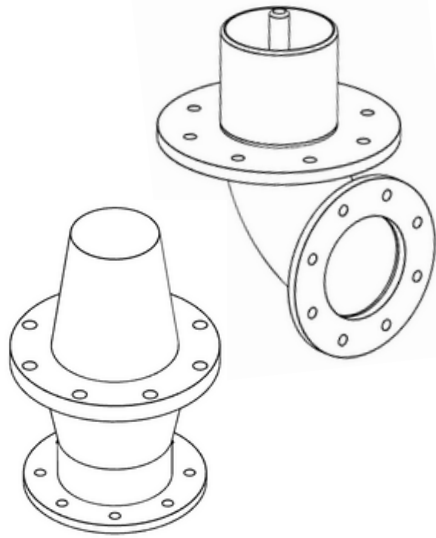

Valves

EMERGENCY VALVES

- CIVACON # VA5182 | MACLTT # 40001818
- CIVACON # VA6182 | MACLTT # 40001904
- CIVACON # VA7182 | MACLTT # 40002405
- CIVACON # VA8182 | MACLTT # 40002790
- BETTS # EV46911ALTS | MACLTT # 40001673
- BETTS # EV46912ALTS | MACLTT # 40002035
- BETTS # EV46909ALTS | MACLTT # 40002148
- BETTS # EV46910ALTS | MACLTT # 40002149
- BETTS # EV46934ALTS | MACLTT # 40004664