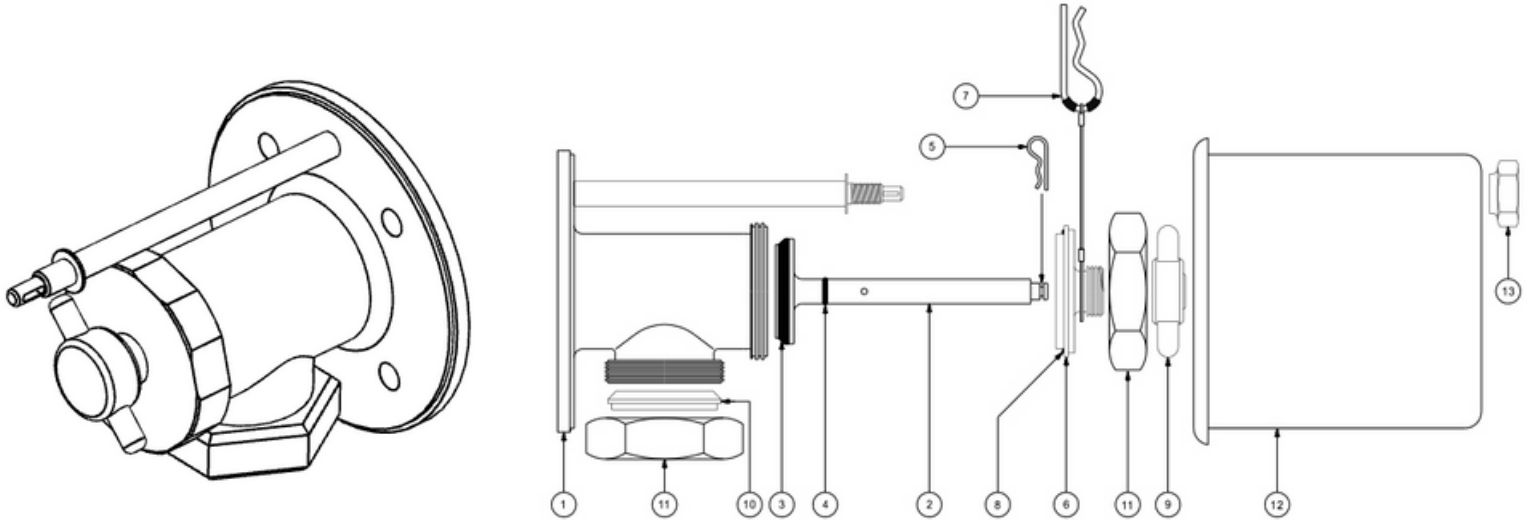

Sanitary Valves

4" PPV 60TTF/1040 Sanitary Valve MAC LTT 40008033

ITEM	PART NO.	DESCRIPTION	QTY.
1	4-60TTFB	BODY	1
2	18095	STEM / PLUG ASSY.	1
3	18116-WO	GASKET, WHITE	1
4	3129	O-RING	1
5	13635	STEM CLIP	1
6	18030	BONNET	1
7	14163	CABLE / CLIP ASSY.	1
8	FDAB70242	BONNET O-RING	1
9	14050	HANDLE	1
10	4314	4" CAP	1
11	4234	4" HEX NUT	1
12	18000-97	DUST COVER, ALUM.	1
13	1054	COVER NUT	1