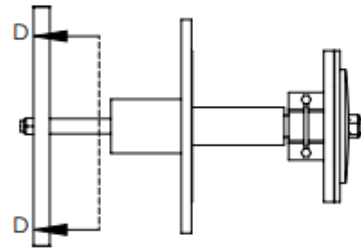

Hot Product Valves

MAC LTT Rear Head Valve 6", Aluminum MAC LTT 79009001

ITEM	PART NO.	DESCRIPTION	QTY.
1	20212208	NUT, HEX, 1/4-20	2
2	20215138	NUT, HEX, 1/2-13	1
3	20302208-.7	BOLT, HEX. 1/4-20 x 3/4LG	2
4	23800201-1	SEAL, 1" SHAFT	2
5	79009002	SHAFT HOUSING ASSEMBLY	1
6	79009006	MAIN SEAL ASSEMBLY	1
7	79009012	SHAFT, ASSY	1
8	79009027	HANDLE, TURN WHEEL	1
9	40004237	O-RING, VITON	1

Valve Re-build Kit - MAC LTT 24006536