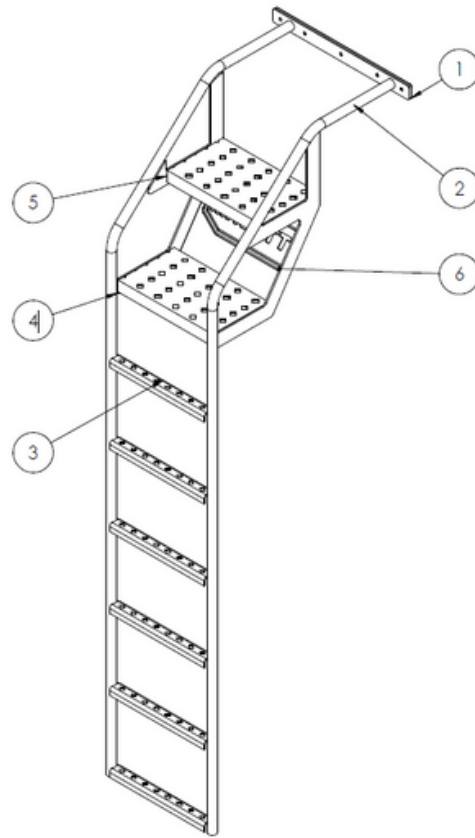

Ladder

**Sanitary Transport Ladder Assembly, DS or CS
MAC LTT 79015399**

ITEM	PART NO.	DESCRIPTION	QTY.
1	505734	LADDER TO WALKWAY BRACKET	2
2	13512124-240-1	LADDER RAIL, 1" SST TUBE	2
3	503321A-1	RUNG-LADDER, COPED 1-1/4" TUBE	6
4	505821	GUSSET, TOP PLATFORM, 1/4" SST	2
5	13716704-17-1	GRIP STRUT 304 SST	2
6	505822	LADDER PLATE, MAC LTT LOGO	1