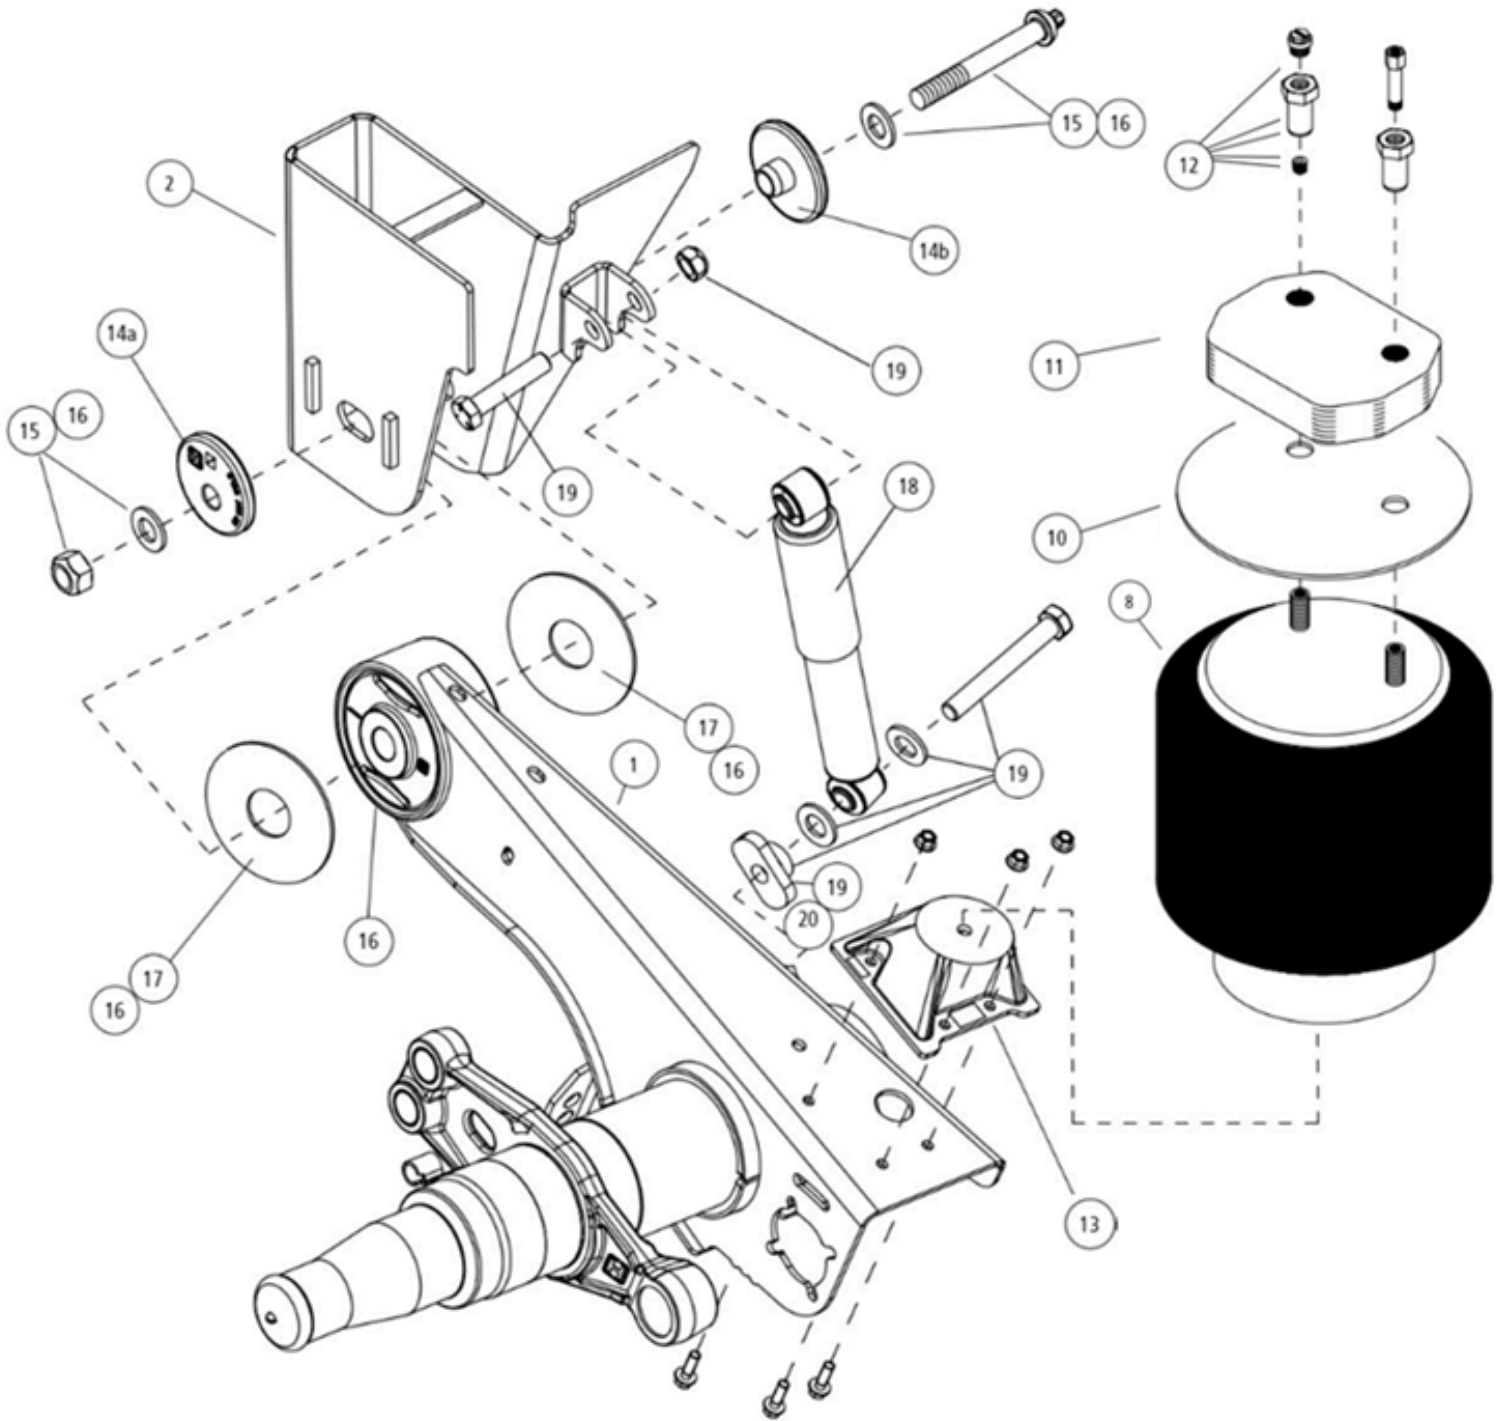

Hendrickson AANT INTRAAX Suspension 23K, 25K, 30K

Hendrickson AANT INTRAAX Suspension 23K, 25K, 30K

ITEM	DESCRIPTION	MAC LTT PART #	HENDRICKSON PART #
1	AXLE/BEAM WELDMENT	SEE AXLE PAGE	
2	FRAME BRACKET		
3	BOLT ON CHANNEL KIT		
4	STRUT		
5	C-CHANNEL BOLT KIT		
6	STRUT BOLT KIT		
8	AIR SPRINGS		
	13.5" - 19" STANDARD PRESSURE	26301800	S-21800
	13.5" - 19" LOW PRESSURE	77000014K	S-20901
10	AIR SPRING MOUNTING PLATE		
	WELD-ON 12"-19" STANDARD	77000737	S20905
11	AIR SPRING SPACER		
	17" RIDE HEIGHTS	26301510-1	B-22510-1
	16" AND 18" RIDE HEIGHT	26301510-4	B-22510-2
	19" RIDE HEIGHT	40003264	B-22510-3
12	AIR SPRING MOUNTING KITS		
	13.5" - 16" RIDE HEIGHT	77000024K	S-22619/2
	17" RIDE HEIGHT	26301630	S-22630/2
	18" RIDE HEIGHT	77000026K	S-22631/2
	19" RIDE HEIGHT	77000027K	S-22632/2
13	AIR SPRING PEDISTAL KITS	77000650	S-32164-1
14	ALIGNMENT COLLARS		
	18A ECENTRIC	77000016K	S-20925
	18B CONCENTRIC	77000015K	S-20924
15	QUICK ALIGN PIVOT BOLT KIT		
	19A PIVOT BOLT KIT	26301750	S-24705
16	TRI-FUNCTIONAL PIVOT BOLT KIT	77000040	S-26321
17	BUSHING TUBE SPACERS	40002806	S-26807
18	SHOCKS		
	AANT 23K & AAT 23K /25K / 30K	26301566	S-23566
	AAT30K MODELS	77000033K	S-24023
19	SHOCK BOLT KIT	24006145	S-20049/2
20	SHOCK SPACER		S-27196