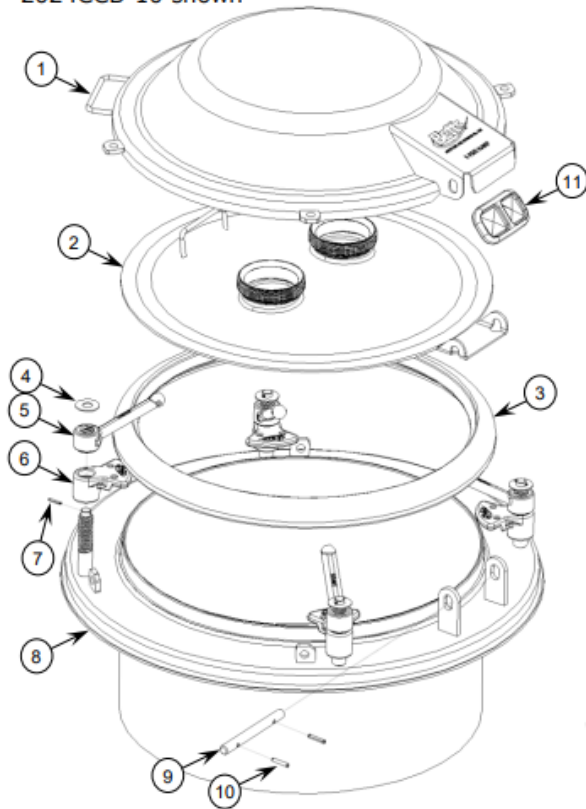

Manways

19 inch 4 Hold Down Sanitary Manway 2024CCW-10/553 MAC LTT 43120004

PARTS LIST

2024CCB-10 shown

No.	Description	Req.	Material	Part No.
1	Dust Cover	1	304L Stnls. (12 Gage)	7524SL
2	Inner Head Assembly w/ one 3" Sanitary Fitting	1	304L Stnls. (10 Gage)	7527SL
	Inner Head Assembly w/ two 3" Sanitary Fittings	1	304L Stnls. (10 Gage)	7522SL (shown)
	Inner Head Assembly w/ three 3" Sanitary Fittings	1	304L Stnls. (10 Gage)	7555SL
	Inner Head Assembly w/ NO Sanitary Fittings	1	304L Stnls. (10 Gage)	7537SL
3	Collar Gasket	1	White EPDM	4216WE
			Black EPDM	4216EP
			Blk. Nitrile	4216BN
4	Washer	4	304 Stnls.	9Q8224
5	Wingnut Assembly w/ brass ACME insert.	4	304L Stnls. w/ brass	4215SLBR
6	Hold-Down Dog	4	304L Stnls.	4211SL
7	Coiled Pin (1/8" x 3/4")	4	420 Stnls.	9Q4921
8	Stud Platform Assembly	1	304L Stnls. (10 Gage)	7598SL
9	Hinge Pin	1	304 Stnls.	3602SL
10	Coiled Pin (3/16" x 1")	2	420 Stnls.	9Q5901
11	Double Capacity Breather Grommet	1	White Nitrile	4217WB