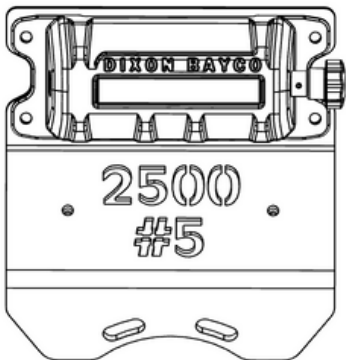

Brake Interlock Kit

INTERLOCK HINGE KIT | MAC LTT # 41000279

TEE, FITS 1" PIPE | MAC LTT # 41002126

PLUG, FITS 1" PIPE | MAC LTT # 41001776

PIPE, 11', 1" SCH 40 | MAC LTT # 41001293

INTERLOCK VALVE | MAC LTT # 40001630