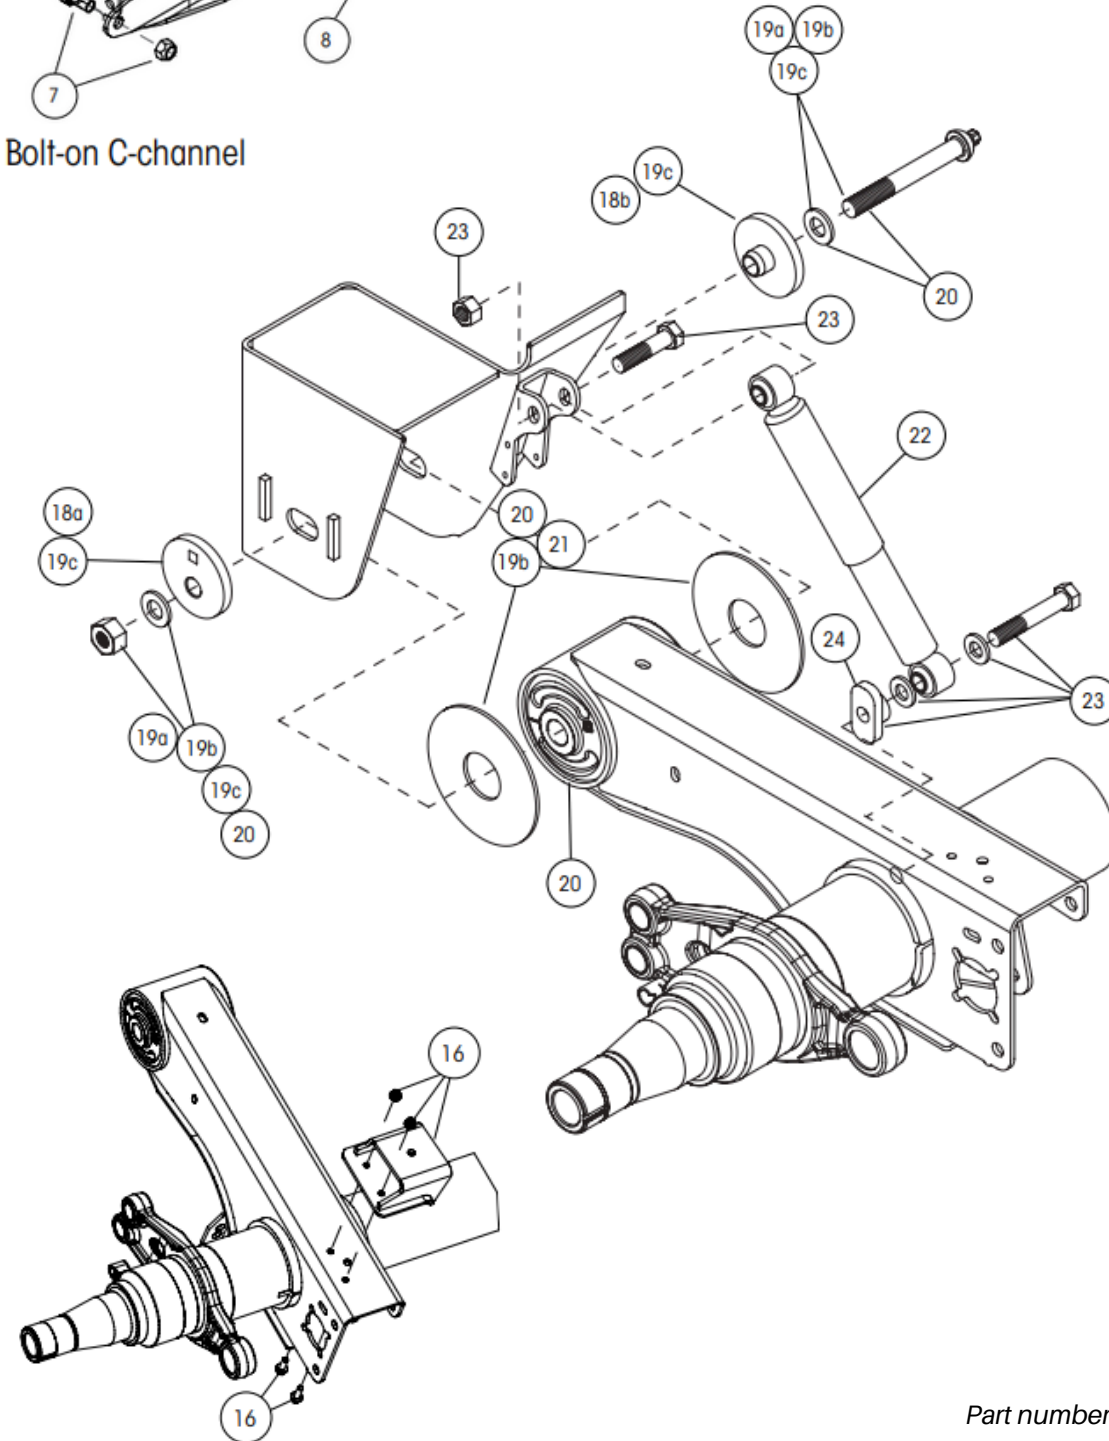

Hendrickson AAT INTRAAX Suspension 23K, 25K, 30K

ITEM	DESCRIPTION	MAC LTT PART #	HENDRICKSON PART #
1	AXLE/BEAM WELDMENT	SEE AXLE PAGE	
2	FRAME BRACKET		
6	STRUT		B-30591
7	C-CHANNEL BOLT KIT		S-29822
8	STRUT BOLT KIT	26301131	B-30720
10	AIR SPRINGS		
	AAT 23K MODELS	26301800	S-21800
	AAT 25K MODELS	77000014K	S-20901
	AAT 30K MODELS	77000788	S-25873
11	AIR SPRING MOUNTING PLATE		
12	AIR SPRING FLEX PLATE		B-23924
13	AIR SPRING SPACER		
14	AIR SPRING BOLT DISK		S-21786
15	AIR SPRING MOUNTING KITS		
	13.5", 14" AND 15" RIDE HEIGHT	77000024K	S-22619/2
	16" AND 18" RIDE HEIGHT	26301630	S-22630/2
	17" RIDE HEIGHT	77000024K	S-22619/2
	19" RIDE HEIGHT	77000026K	S-22631/2
16	AIR SPRING PEDISTAL KITS 13.5-14" LDA	77000650	S-32164-1
18	ALIGNMENT COLLARS		
	18A ECENTRIC	77000016K	S-20925
	18B CONCENTRIC	77000015K	S-20924
19	QUICK ALIGN PIVOT BOLT KIT		
	19A PIVOT BOLT KIT	77000037	S-24679
20	TRI-FUNCTIONAL PIVOT BOLT KIT	77000038	S-24691
21	BUSHING TUBE SPACERS	26301499	S-21099
22	SHOCKS		
	AAT23K AND 25K MODELS	26301566	S-23566
	AAT30K MODELS	77000033K	S-24023
23	SHOCK BOLT KIT	77000032K	S-24021
24	SHOCK SPACER		S-27196