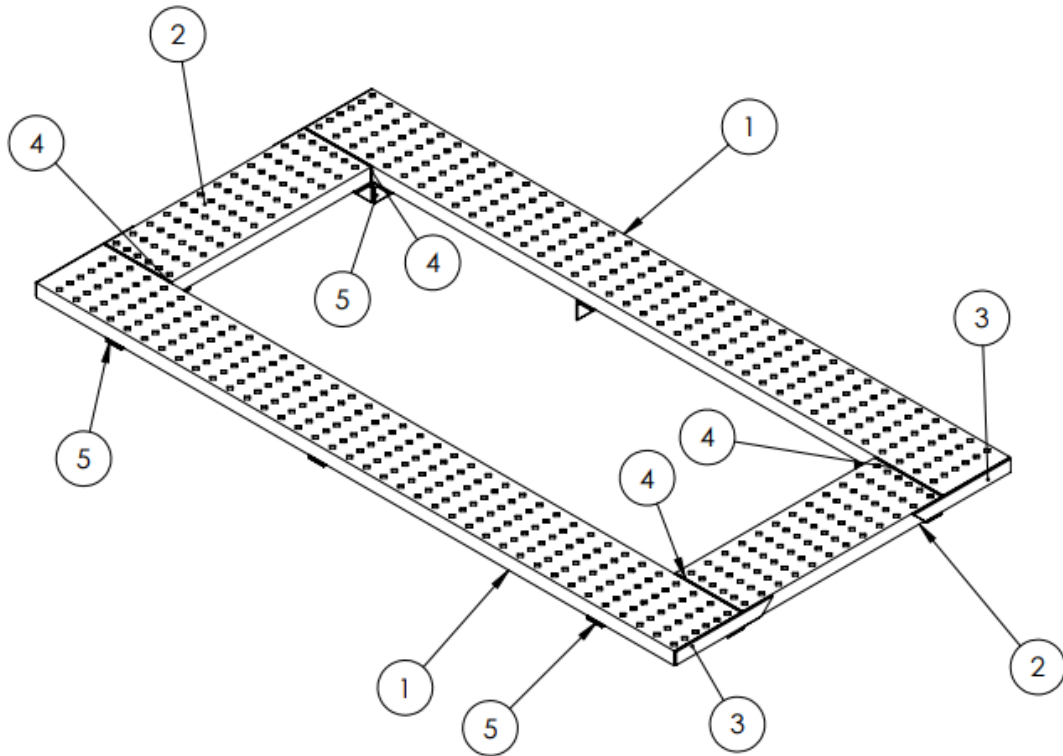

Catwalk

Asphalt Walkway Assembly MAC LTT 71015253

ITEM	PART NO.	DESCRIPTION	QTY.
1	11707701-112	GRIP STRUT, AL	2
2	11707701-35	GRIP STRUT, AL	2
3	30001207-15	FLATBAR, AL, 2" x 1/4"	4
4	30001207-11.75	FLATBAR, AL, 2" x 1/4"	4
5	11630302-12	ANGLE, AL, 3" x 3" x 1/4"	10