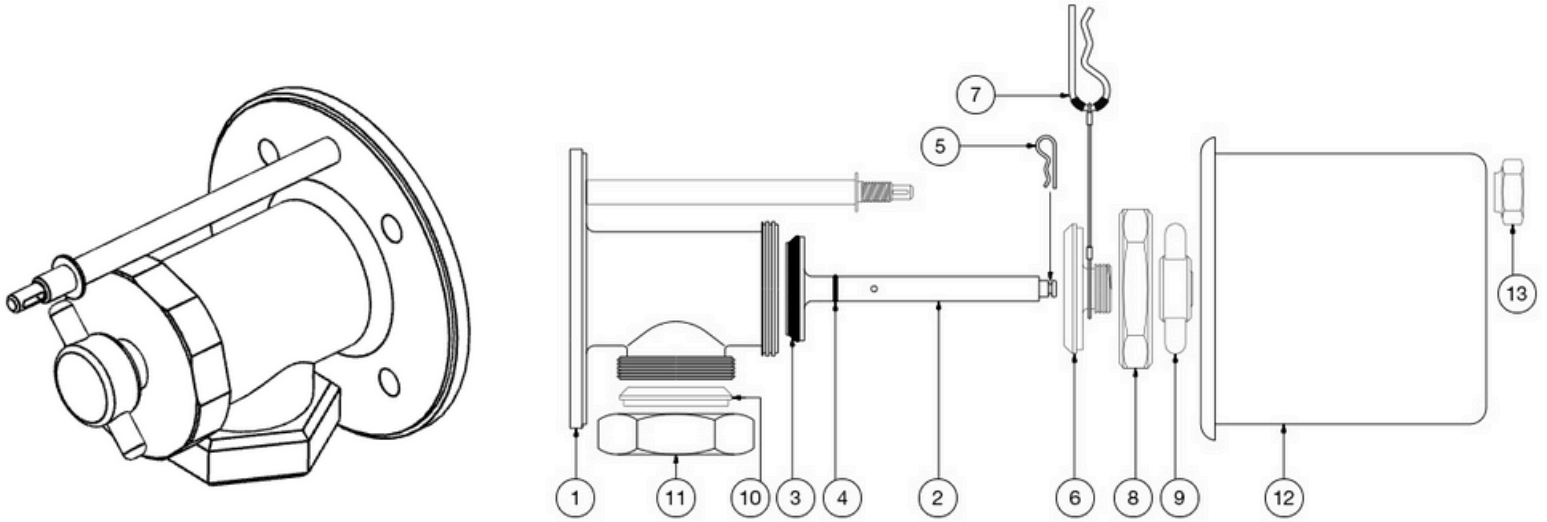

Valve Re-build Kit - MAC LTT 24006536

Sanitary Valves

3" PPV 60TTF/1030 Sanitary Valve MAC LTT 40008008

ITEM	PART NO.	DESCRIPTION	QTY.
1	1030AB	BODY	1
2	14095	STEM / PLUG ASSY.	1
3	14116-WO (MAC LTT 42000142)	GASKET, WHITE	1
4	3129	O-RING	1
5	13635	STEM CLIP	1
6	14030	BONNET	1
7	14163	CABLE / CLIP ASSY.	1
8	2248	BONNET NUT	1
9	14050	HANDLE	1
10	2314	3" CAP	1
11	2234	3" HEX NUT	1
12	14000-97	DUST COVER, ALUM.	1
13	1054	COVER NUT	1