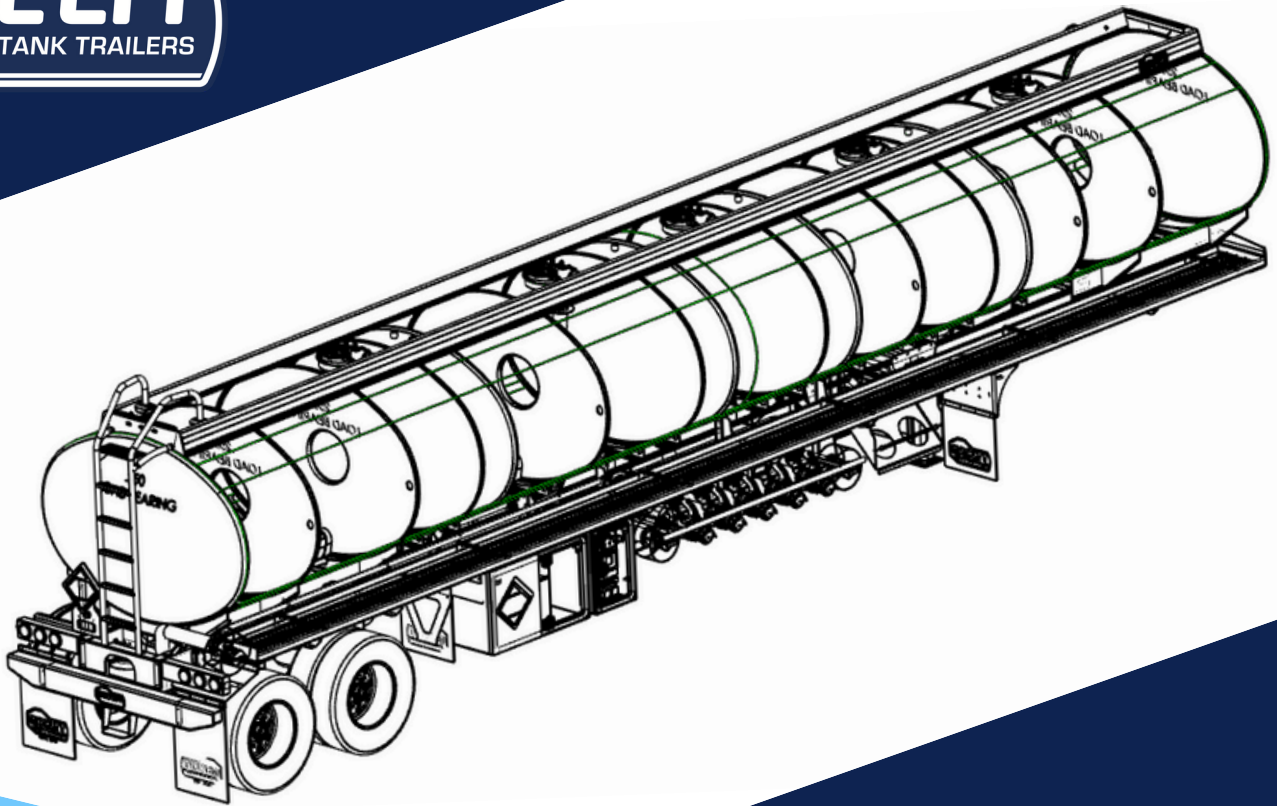

PARTS INDEX

Brake & Suspension	1-14
Air Controls	15-18
Lighting	19-23
Upper Couplers	24
Landing Gear	25-26
Fenders	27
Bumpers	28
Toolboxes	29-30
Interlock Bar	31-32
Valves	33-40
Manways	41-43
Ladders	44-46
Walkways	47-49
Hose Trays	50-52
Trailer Accessories	53
Sanitary Pumps	54-57
MAC LTT Merchandise	58