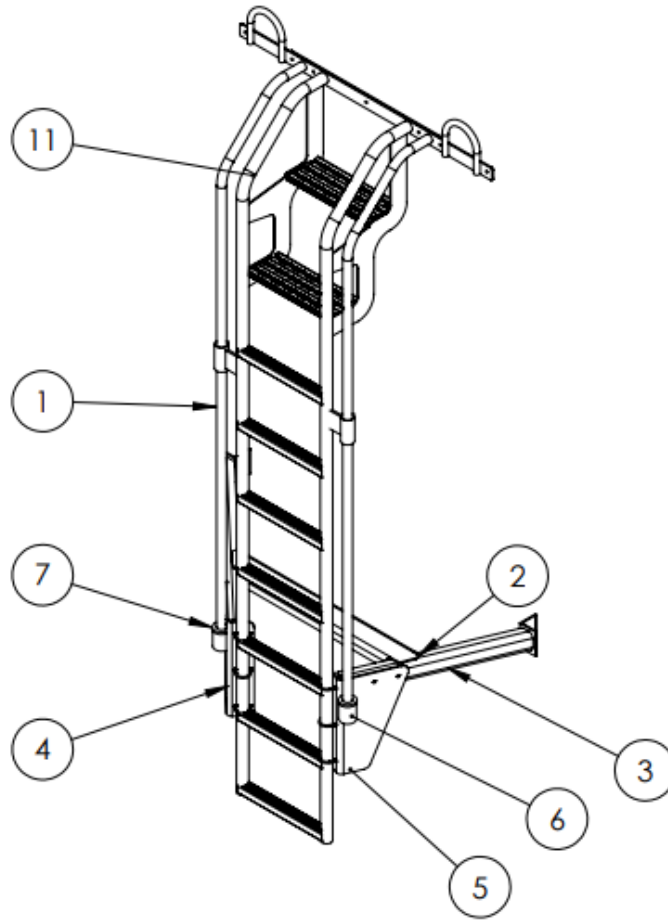

Ladders

Asphalt Ladder Assembly with Supports MAC LTT 79015399

ITEM	PART NO.	DESCRIPTION	QTY.
1	75155066	LADDER, RAIL, 1" SCH40 PIPE, AL.	2
2	79015399-2	BRACE, LADDER SUPPORTS	1
3	79015399-1	SUPPORT CHANNEL,	2
4	75004871	PIPE SUPPORT, LEFT HAND	1
5	75004867	PIPE SUPPORT, RIGHT HAND	1
6	11102014-3	PIPE, 2", SCH40, AL	2
7	18000008	BUSHING, RUBBER	2
8	11630302-4	ANGLE, AL, 1/4" x 3" x 3"	2
9	11301514-4	PIPE, AL. 1 1/2", SCH 40, 4"	2
10	30001179-2.5	FLATBAR, AL, 3 "x 3/8"	2
11	79015098	LADDER ASSY, AL	1