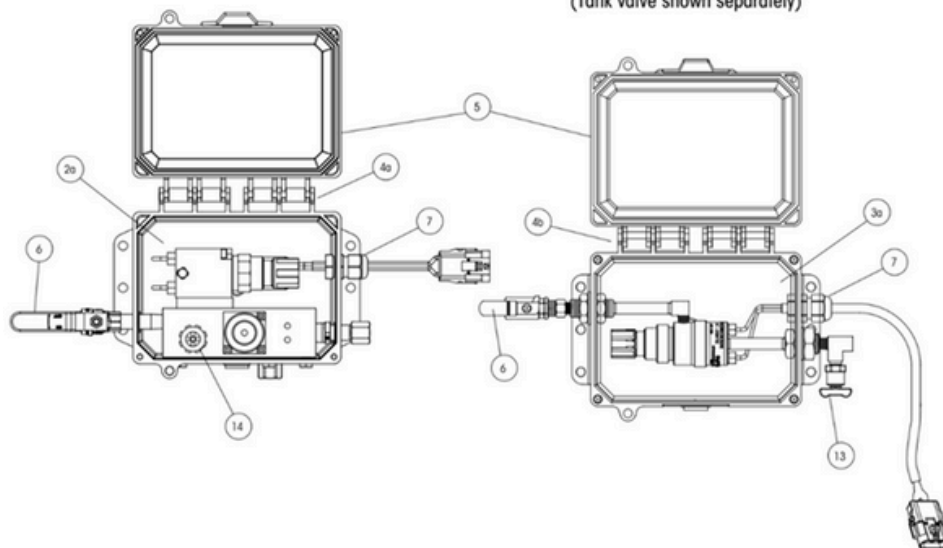

PRO CONTROLLER ASSEMBLY

CP CONTROLLER ASSEMBLY
(Tank valve shown separately)