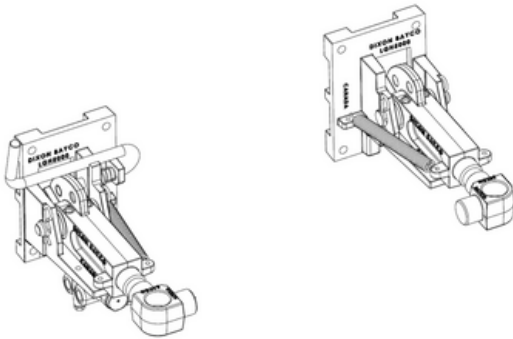

*Components can vary depending based on compartmentation or design. Please contact with vin number to verify.

Interlock Components

Interlock Latch Pin Assy.

MAC LTT # 40001793

Pillow Block Bearing

MAC LTT # 40002335