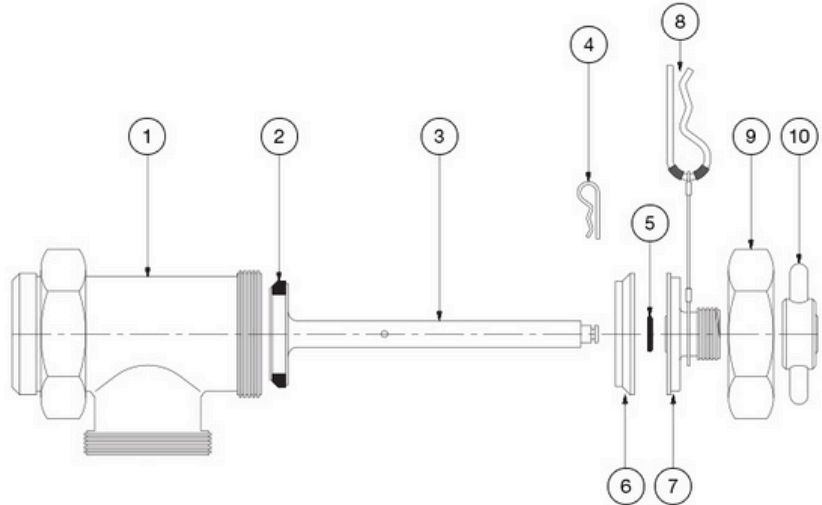

Sanitary Valves

4" PPV 60TTF/1040 Sanitary Valve MAC LTT 40008033

ITEM	PART NO.	DESCRIPTION	QTY.
1	4-60TTFB	BODY	1
2	18095	STEM / PLUG ASSY.	1
3	18116-WO	GASKET, WHITE	1
4	3129	O-RING	1
5	13635	STEM CLIP	1
6	18030	BONNET	1
7	14163	CABLE / CLIP ASSY.	1
8	FDAB70242	BONNET O-RING	1
9	14050	HANDLE	1
10	4314	4" CAP	1
11	4234	4" HEX NUT	1
12	18000-97	DUST COVER, ALUM.	1
13	1054	COVER NUT	1

Sanitary Valves

3" PPV 1020 Series Sanitary Valve, 90° with 3" ports MAC LTT 44003101

ITEM	PART NO.	DESCRIPTION	QTY.
1	1020AB	1020A VALVE BODY	1
2	GSK-20-45B	GASKET, BLACK	1
3	14180	STEM / PLUG ASSEMBLY	1
4	13635	STEM CLIP	1
5	3117	O-RING	1
6	14032	LOWER BONNET	1
7	14034	UPPER BONNET	1
8	14163	CABLE / CLIP ASSY.	1
9	2234	3" HEX NUT	1
10	14050	HANDLE	1