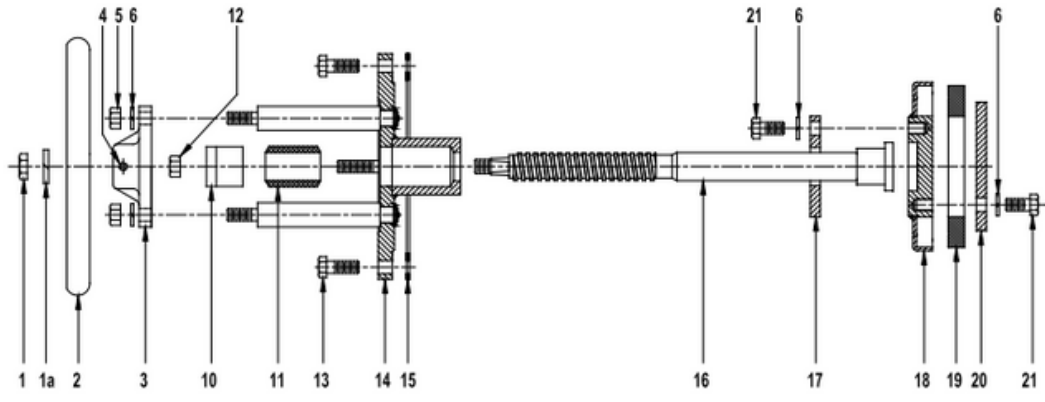

Hot Product Valves

Betts Rear Head Valves, 4" & 6", Aluminum MAC LTT 24007020 & 24007019

No.	Description	4" Size				6" Size			
		Alum w/ Steel Trim		Steel		Alum w/ Steel Trim		Steel	
		Req'd.	Part No.	Req'd.	Part No.	Req'd.	Part No.	Req'd.	Part No.
1	Hex Half Nut	1	9Q5811	1	9Q5811	1	9Q5811	1	9Q5811
1a	Lock Washer	1	9Q8617	1	9Q8617	1	9Q8617	1	9Q8617
2	Handwheel	1	26604AL	1	26604AL	1	26604AL	1	26604AL
3	Stem Nut	1	26576CI	1	26576CI	1	26576CI	1	26576CI
4	Grease Fitting	1	9Z3058	1	9Z3058	1	9Z3058	1	9Z3058
5	Hex Nut 3/8"-24UNF Thd.	2	9Q5905	2	9Q5905	2	9Q5905	2	9Q5905
6	Lock Washers 3/8"	11	9Q5907	11	9Q5907	14	9Q5907	14	9Q5907
10	Packing Gland	1	15503SL	1	15503SL	1	15503SL	1	15503SL
11	Packing (Black Color)	1	15655NA	1	15655NA	1	15655NA	1	15655NA
12	Hex Nut 3/8"-16UNC Thd.	2	9Q5890	2	9Q5890	2	9Q5890	2	9Q5890
13	Cap Screw 3/8"-24UNFx1" Lg.	8	9Q5833	8	9Q5833	8	9Q5833	8	9Q5833
14	Tophead & Bonnet	1	27865MS	1	27865MS	1	35758MS	1	35758MS
15	Tophead Gasket	1	17493NA	1	17493NA	1	18637NA	1	18637NA
16	Stem *	1	26574MS	1	26574MS	1	26574MS	1	26574MS
17	Stem Retainer	1	17489MS	1	17489MS	1	17489MS	1	17489MS
18	Disc Holder	1	17488MS	1	17488MS	1	18926MS	1	18926MS
19	Disc	1	15024NA	1	15024NA	1	18639NA	1	18639NA
20	Disc Retainer	1	17490MS	1	17490MS	1	18636MS	1	18636MS
21	Cap Screw 3/8"-24UNFx3/4" Lg.	9	9Q5832	9	9Q5832	12	9Q5832	12	9Q5832

Material suffix designations:

- AL – Aluminum
- NA – Non-Asbestos
- NT – Non-Asbestos w/ Teflon
- CI – Cast Iron
- MS – Mild Steel
- SL – 304 Stainless

* Stem 27808MS is used for valves that require an extended stem.

4" Valve Re-build Kit - MAC LTT 24006221 (RH17962MSA)
6" Valve Re-build Kit - MAC LTT 24006551 (RH75851MSA)