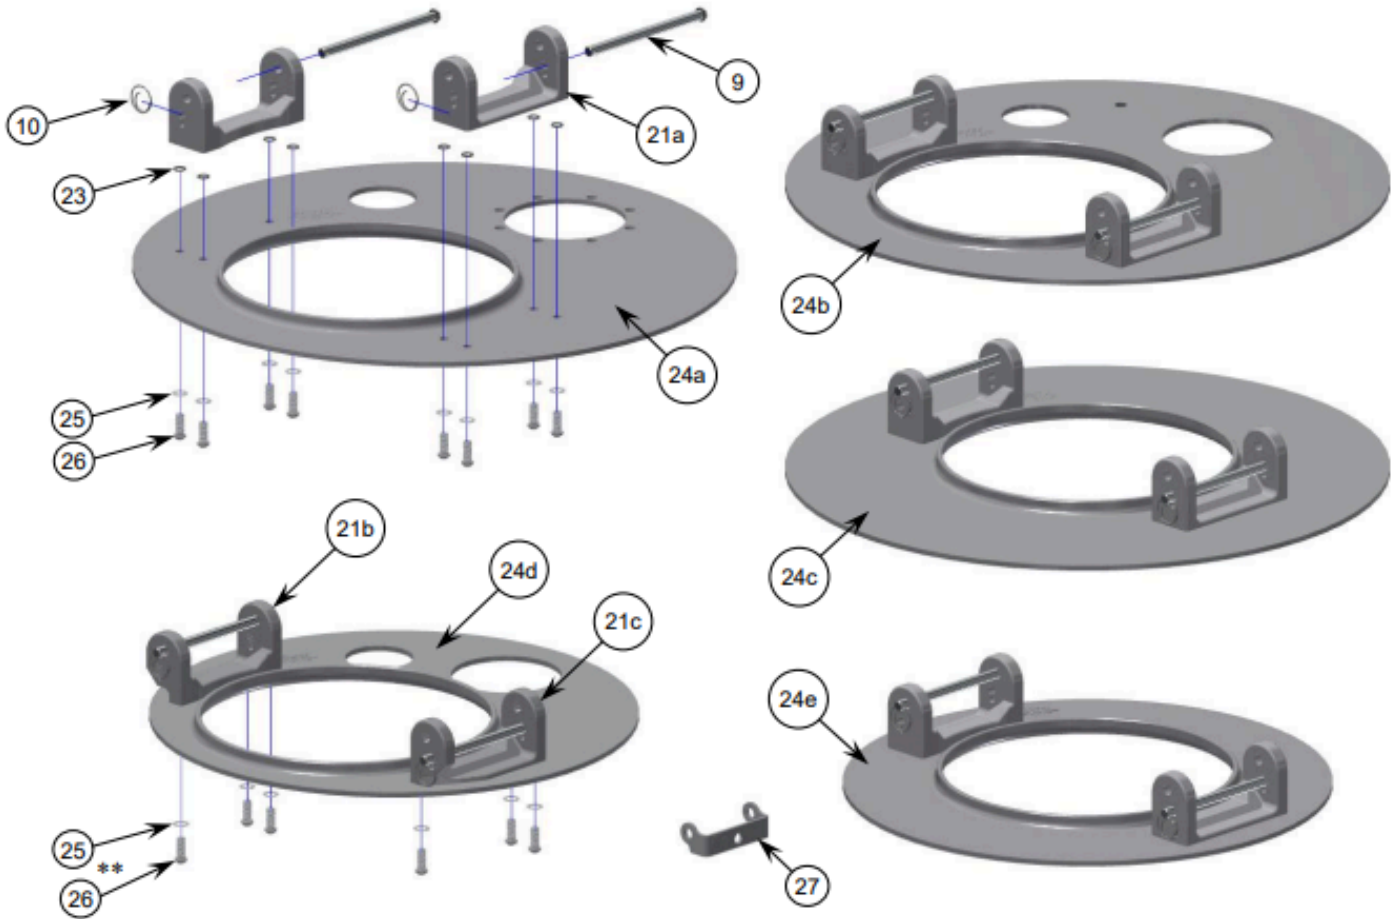

Manways

Betts 19" MANWAY 16" x 10" AL, PPVL816AXB MAC LTT 40001321-1

No.	Description	Material	Qty.	Part No.
9	Clevis Pin 3/8"	Steel Zc. Plated	2	9Q4739
		Stainless		9Q4740
10	Circle Cotter for 3/8" Pin	Stainless	2	9Q5002
21a	Hinge Lug – For all covers but 16" offset	Aluminum	2	6880AL
21b	Hinge Lug – Left - 16" Offset Cover Only	Aluminum	1	6952AL-L
21c	Hinge Lug – Right - 16" Offset Cover Only	Aluminum	1	6952AL-R
23	O-Ring (Hinge Lug)	Nitrile (Buna-N)	8 **	18591BN
		FKM (Type-A)		18591VT
		EPDM (White)		18591WE
24a	Cover – 20" Offset (provision for AVF3.5 vapor valve and lever sensor) *	Aluminum	1	6949AL *
24b	Cover – 20" Offset (provision for AVT3.5 vapor valve, ¼ NPT and lever sensor)	Aluminum	1	6955AL
24c	Cover – 20" Center Mount	Aluminum	1	6953AL
24d	Cover – 16" Offset (provision for AVT3.5 vapor valve and lever sensor) *	Aluminum	1	6951AL *
24e	Cover – 16" Center Mount	Aluminum	1	6954AL
25	Washer	Aluminum	8 **	9Q5759
26	Bolt (Special Low Profile 5/16 -18UNC)	Aluminum	8 **	4471AL
27	Stop Bracket for aluminum self-latch models	304 Stainless	1	4369SL