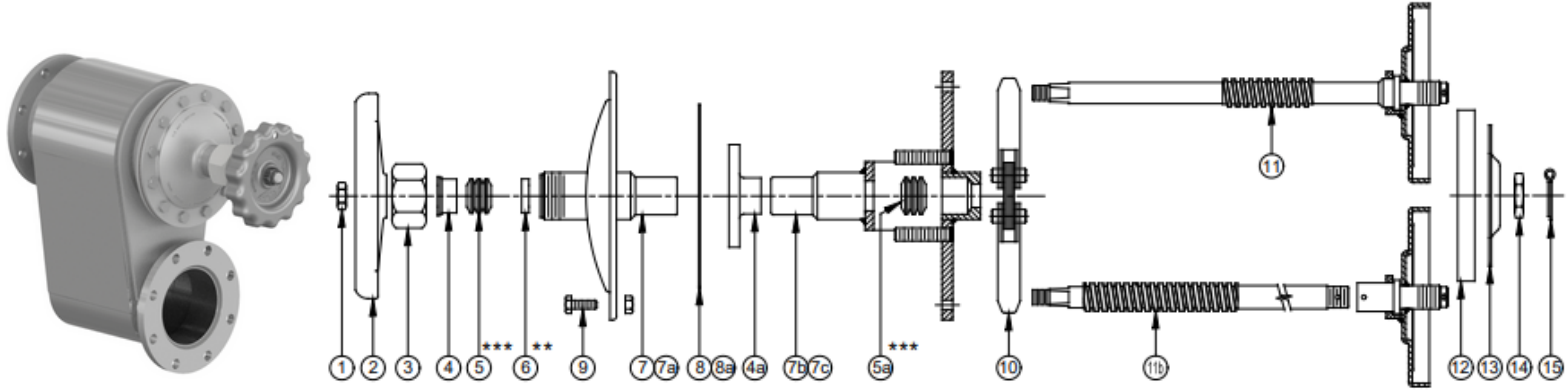

4" Valve Re-build Kit - MAC LTT 24006221 (RH17962MSA)
6" Valve Re-build Kit - MAC LTT 24006551 (RH75851MSA)

Hot Product Valves

Betts Hydrolet Valves, 3" & 4", Aluminum MAC LTT 40002566 & 40002566-4

No.	Description	Req'd.	Size	Material	Part No.
1	Hex Nut 7/16-14 Thd.	1	3"-4"	Steel Zinc Plt.	9Q8579
				304 Stnls	9Q8580
2	Handwheel	1	3"	Aluminum	25186AL
			4"	Aluminum	25245AL
3	Stuffing Box Nut	1	3"-4"	Aluminum	15026AL
4	Top Gland	1	3"-4"	316 Stnls	15026SL
4a	Top Gland OS&Y Style	1	3"-4"	304 Stnls	16758SL
5***	Teflon Packing	1	3"-4"	Teflon	19649TF
5a***	Teflon Packing	1	3"-4"	Teflon	19648TF
6**	Bottom Gland	1	3"-4"	316 Stnls	15076SS
7	Tophead & Bonnet Bolted Style	1	3"	Steel	15382MS
				Aluminum	15382AL
				304 Stnls	15026SL
7a	Tophead & Bonnet QRB Style	1	3"	Aluminum	15573AL
				316 Stnls	16126SS
				Aluminum	16126AL
7b	Tophead & Bonnet QRB OS&Y	1	3"	316 Stnls	26133SS
				Aluminum	26133AL
				316 Stnls	26138SS
7c	Tophead & Bonnet Bolted OS&Y	1	3"	Aluminum	26138AL
				Steel	26145MS
				Aluminum	26145AL
8	Tophead Gasket Bolted Style	1	3"	Cork-Buna-N	15022CB
				Non-Asbestos	15022NA
				Teflon-Env.	15022TF
			4"	Cork-Buna-N	15265CB
				Non-Asbestos	15265NA
				Teflon-Env.	15265TF