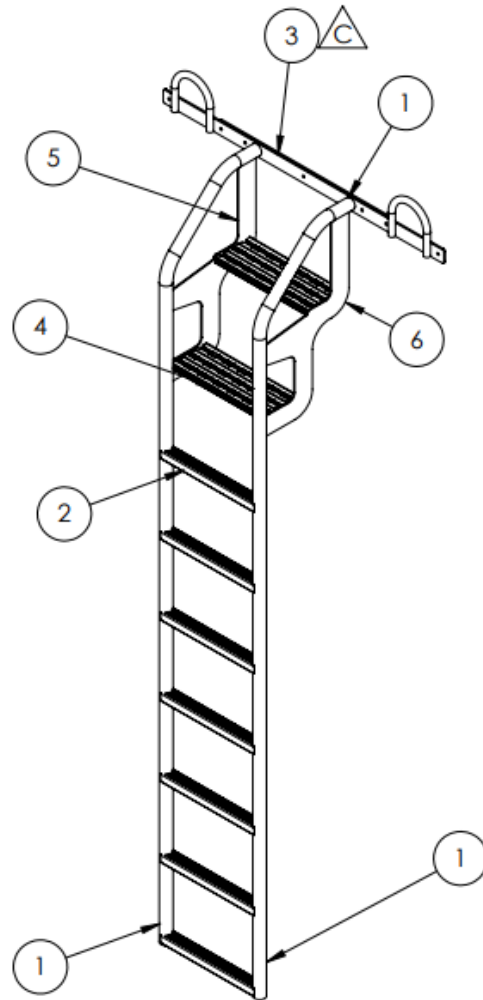

Ladders

Asphalt Ladder Sub-Assembly MAC LTT 79015098

ITEM	PART NO.	DESCRIPTION	QTY.
1	75009781	LADDER, RAIL, 1 1/4" SCH40 PIPE, AL	2
2	11000206-16	LADDER RUNG, AL, 16"	1
3	79015249	HANDLE ASSY, BOLT ON	2
4	11706900-16	6" WIDE EXTRUDED DECKPLATE	1
5	79015384-1	LADDER STEPP, NO BENDS	1
6	79015384-2	SIDE STEP SUPPORT	2
7	79015171	PLATE, LADDER MOUNTING	2