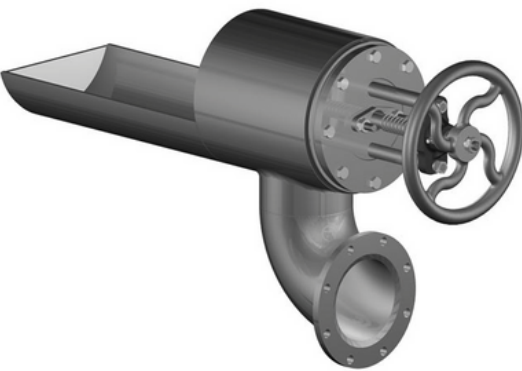

SIGHT GLASSES

JIKOH 3" SIGHT GLASS | MACLTT # 40002442
JIKOH 4" SIGHT GLASS | MACLTT # 40002664
ACRYLIC 4" SIGHT GLASS | MACLTT # 40001561

BUTTERFLY VALVES

4" SST BFV, (FERTILIZER) | MACLTT # 40002593

Hot Product Valves

Betts Rear Head Valves, 4" & 6", Aluminum MAC LTT 24007020 & 24007019

No.	Description	4" Size				6" Size			
		Alum w/ Steel Trim		Steel		Alum w/ Steel Trim		Steel	
		Req'd.	Part No.	Req'd.	Part No.	Req'd.	Part No.	Req'd.	Part No.
1	Hex Half Nut	1	9Q5811	1	9Q5811	1	9Q5811	1	9Q5811
1a	Lock Washer	1	9Q8617	1	9Q8617	1	9Q8617	1	9Q8617
2	Handwheel	1	26604AL	1	26604AL	1	26604AL	1	26604AL
3	Stem Nut	1	26576CI	1	26576CI	1	26576CI	1	26576CI
4	Grease Fitting	1	9Z3058	1	9Z3058	1	9Z3058	1	9Z3058
5	Hex Nut 3/8"-24UNF Thd.	2	9Q5905	2	9Q5905	2	9Q5905	2	9Q5905
6	Lock Washers 3/8"	11	9Q5907	11	9Q5907	14	9Q5907	14	9Q5907
10	Packing Gland	1	15503SL	1	15503SL	1	15503SL	1	15503SL
11	Packing (Black Color)	1	15655NA	1	15655NA	1	15655NA	1	15655NA
12	Hex Nut 3/8"-16UNC Thd.	2	9Q5890	2	9Q5890	2	9Q5890	2	9Q5890
13	Cap Screw 3/8"-24UNFx1" Lg.	8	9Q5833	8	9Q5833	8	9Q5833	8	9Q5833
14	Tophead & Bonnet	1	27865MS	1	27865MS	1	35758MS	1	35758MS
15	Tophead Gasket	1	17493NA	1	17493NA	1	18637NA	1	18637NA
16	Stem *	1	26574MS	1	26574MS	1	26574MS	1	26574MS
17	Stem Retainer	1	17489MS	1	17489MS	1	17489MS	1	17489MS
18	Disc Holder	1	17488MS	1	17488MS	1	18926MS	1	18926MS
19	Disc	1	15024NA	1	15024NA	1	18639NA	1	18639NA
20	Disc Retainer	1	17490MS	1	17490MS	1	18636MS	1	18636MS
21	Cap Screw 3/8"-24UNFx3/4" Lg.	9	9Q5832	9	9Q5832	12	9Q5832	12	9Q5832