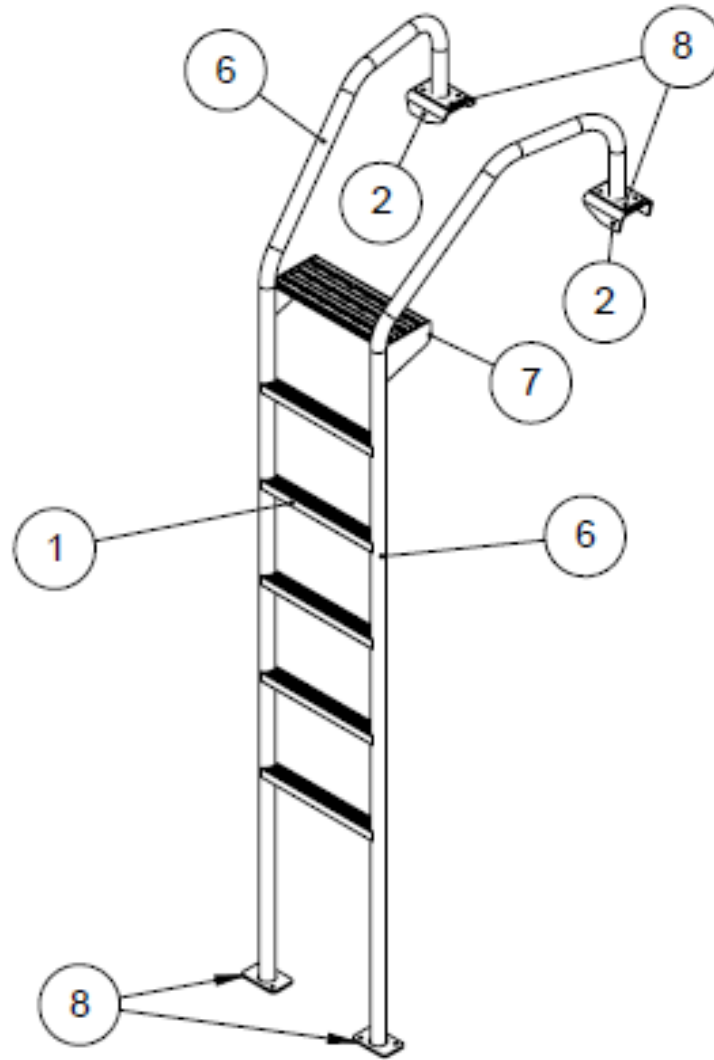

Ladders

Rear Ladder Assembly with Pads MAC LTT 79304992-XX-AM

ITEM	PART NO.	DESCRIPTION	QTY.
1	11000206-16	LADDER RUNG, EXT. ALUM, 16"	5
2	79104031	BRACKET, LADDER RAIL MOUNT	2
6	79104994-1	LADDER RAIL, 1 1/4" PIPE	2
7	79304016	TOP STEP LADDER ASSEMBLY, 406	1
8	79104030-1	LADDER MOUNTING PAD	1

*Components can vary depending based on compartmentation or design. Please contact with vin number to verify.