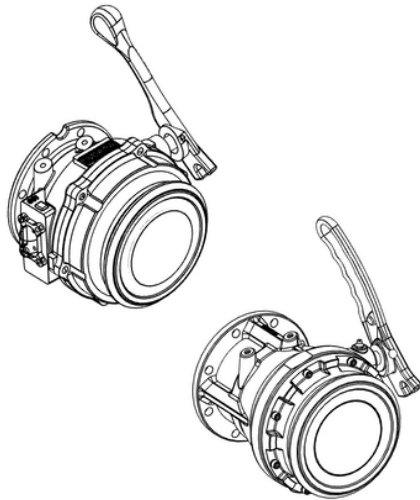

API VALVES

- CIVACON # 891A | MACLTT # 40001541
- CIVACON # 891BA | MACLTT # 40001324
- DIXON # 5204SNG | MACLTT # 40002339
- DIXON # 5204SFI | MACLTT # 4000794
- DIXON # 5204 | MACLTT # 40002376