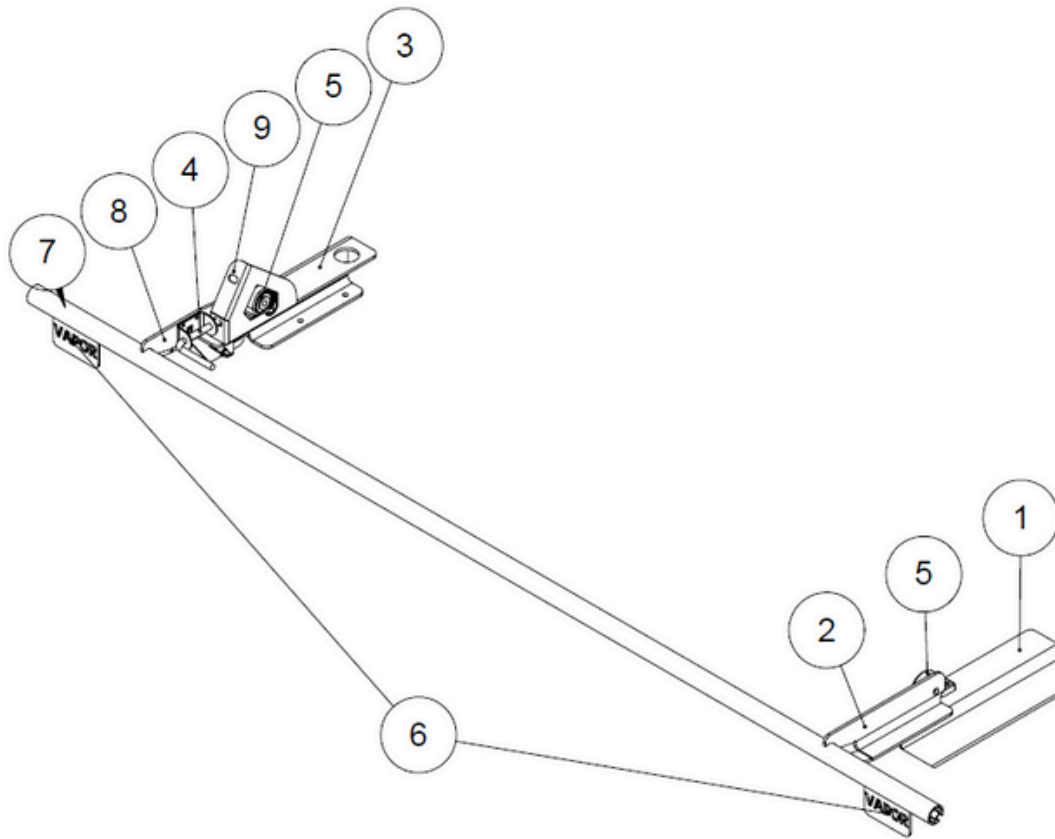

ITEM	PART NO.	DESCRIPTION	QTY.
1	79055026-AM	CHANNEL, SWING LEG	1
2	79055028-2-AM	ANGLE, SWING ARM, FRONT	1
3	79055047	CHANNEL, SWING LEG	1
4	40001793	LATCH PIN ASSY.	1
5	40002335	BEARING, PILLOW BLOCK	2
6	79055064	VAPOR TAB, PLATE	2
7	79154100-100	BAR, T.A.L.K. EXTRUSION 100"l	1
8	79055027-2	ANGLE, LATCH ARM	1
9	79055022-1	INTEGRATED, LATCH PIN BRACKET	1
10	21030021-96 (76" for 3-4 compartment)	LED STRIP, WHITE	1
11	40003672	INTERLOCK VALVE, ROLLER END	1