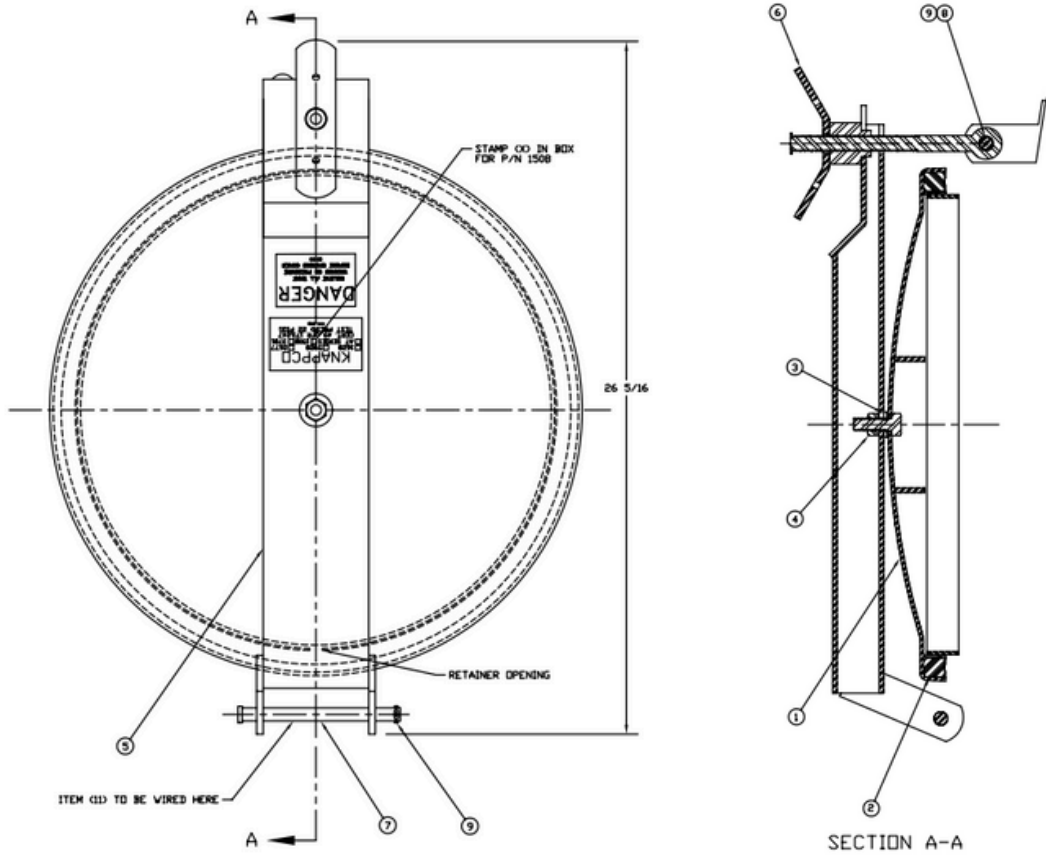

Manways

Knappco 19" Asphalt Lid, Model 1508 MAC LTT 40002561-2

ITEM	PART NO.	DESCRIPTION	QTY.
1	1510	COVER ASSY. STEEL	1
2	1507	GASKET, TEFLON	1
3	1043	WASHER, FLAT, PLD	1
4	3077	NUT, HEX, PLD	1
5	1524	CROSS ARM, STEEL	1
6	1531	NUT WING ASSY, STEEL	1
7	1042	PIN, HING, STEEL	1
8	5677	PIN, CAM, PLD	1
9	1756	PIN, COTTER, PLD	2
10	1539	LUG, SWING, STEEL	1
11	6067	TAG, INST.	1