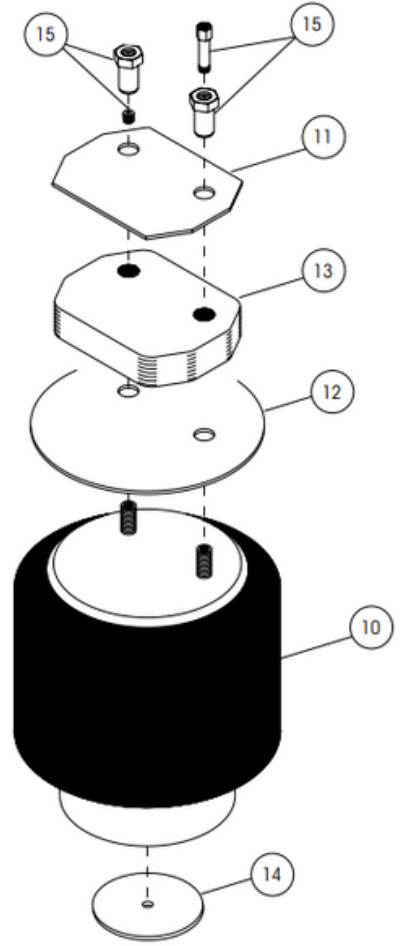

Hendrickson AAT INTRAAX Suspension 23K, 25K, 30K